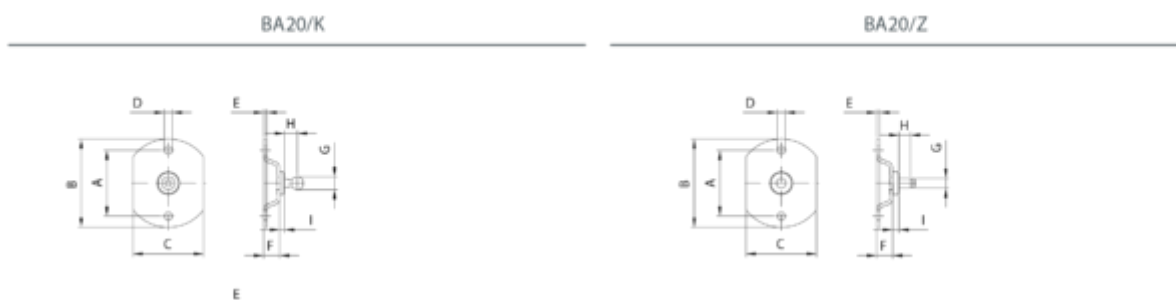

# Data Sheet

Article number: 04HBA20Z06

Description: Stabilus Industry Line Side bracket, round Steel  
Type BA20Z06 M6

## Measures

A = 41	I = 4
B = 55	Stability (N) = 500 N
C = 44	
D = 5.3	
E = 2	
F = 10	
G = 6	
H = 7	